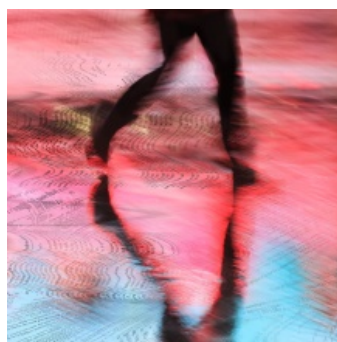

JUDY STOKES
Rushing by
Archival pigments on Art Rag
380 x 380mm
Edition 1/15
$300 framed