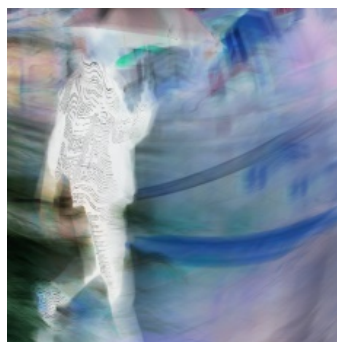

JUDY STOKES
The Hollow Man
Archival pigments on Art Rag
380 x 380mm
Edition 1/15
$300 framed