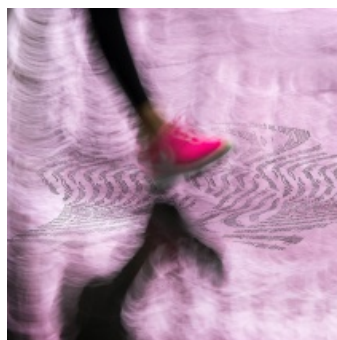

JUDY STOKES
Stompin
Archival pigments on Art Rag
380 x 380mm
Edition 1/15
$300 framed