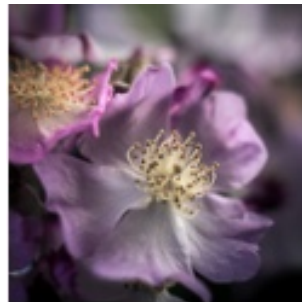

GAIL STENT
Passion

Archival pigment on Soft White Etching paper
300 x 300mm (Print size)
Edition 1/15
$300