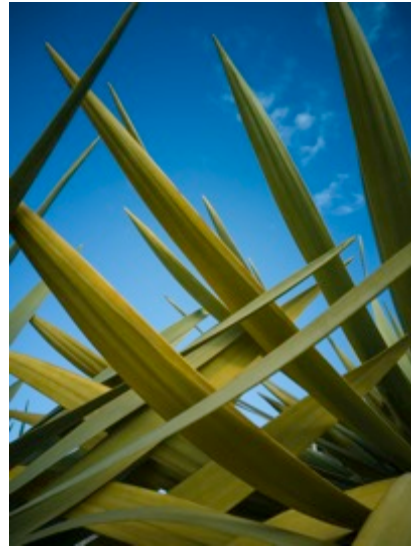

STUDIO · 541 ·

5.

Botany

Fine art print on Hahnemuhle photo Rag 308GSM
Mounted on 5mm Kapa board with pH Neutral
841 x 1189mm (Framed)
Edition 1/5 + AP
$1850