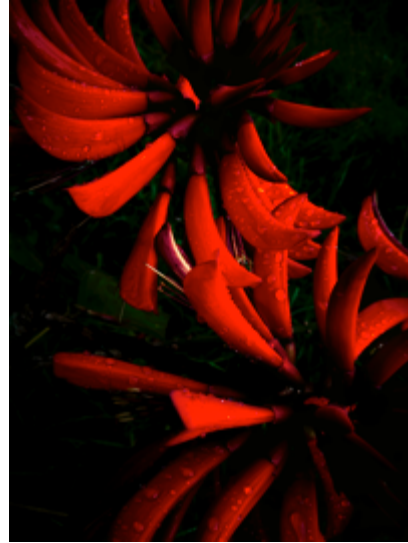

2.

Grace

Fine art print on Hahnemuhle photo Rag 308GSM
Mounted on 5mm Kapa board with pH Neutral
841 x 1189mm (Framed)
Edition 1/5 + AP
\$1850

STUDIO
· 541 ·

3.

Spirit Dance

Fine art print on Hahnemuhle photo Rag 308GSM
Mounted on 5mm Kapa board with pH Neutral
841 x 1189mm (Framed)
Edition 1/5 + AP
\$1850